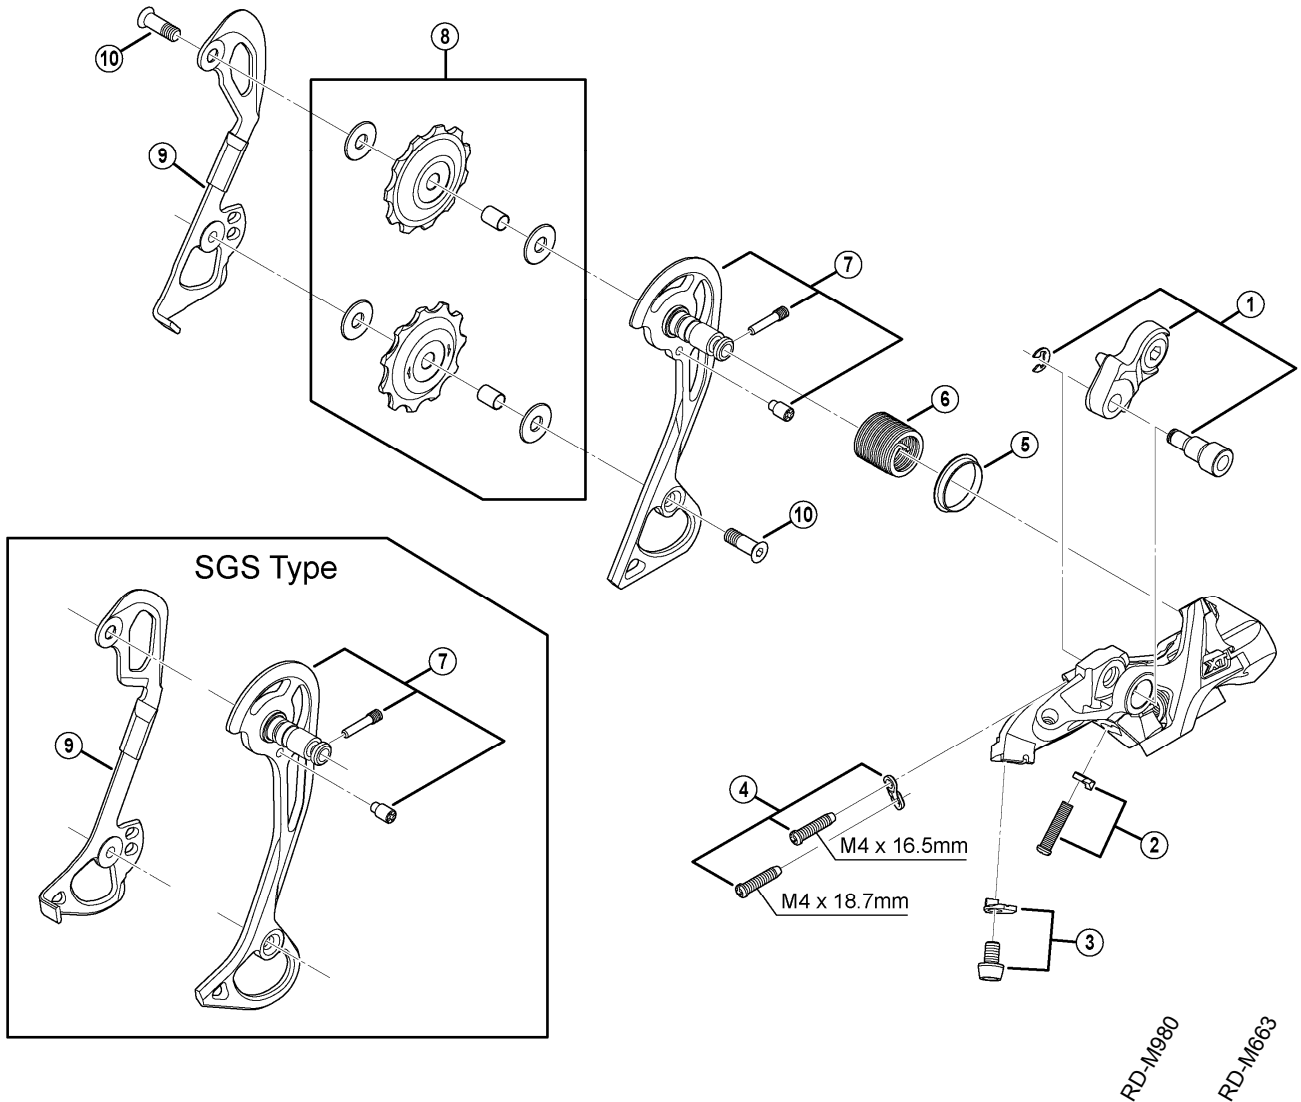

DEORE XT Rear Derailleur

**RD-M780-s (GS/SGS)**

Silver Version (Long Cage/Super Long Cage)

**RD-M780-L (GS/SGS)**

Black Version (Long Cage/Super Long Cage)

ITEM NO.	SHIMANO CODE NO.	DESCRIPTION	INTERCHANGEABILITY		
* 1	<b>Y5XP98080</b>	Bracket Axle Unit			
2	<b>Y5XP98030</b>	B-Tension Adjusting Screw (M4 x 18) & Plate			
3	<b>Y5W798030</b>	Cable Fixing Bolt (M5 x 8) & Plate		A	
4	<b>Y5W798020</b>	Stroke Adjusting Screws & Plate	B	A	
5	<b>Y5UC14000</b>	P-Seal Ring	A	A	
6	<b>Y5W722000</b>	P-Tension Spring		A	
7	<b>Y5XP98040</b>	Outer Plate Assembly (GS-Type)			
	<b>Y5XP98050</b>	Outer Plate Assembly (SGS-Type)			B
8	<b>Y5XF98060</b>	Guide & Tension Pulley Unit	B	A	
9	<b>Y5XC09100</b>	Inner Plate (GS-Type)	B		
	<b>Y5XF10100</b>	Inner Plate (SGS-Type)			A
10	<b>Y53M24400</b>	Pulley Bolt (M5 x 13.95)	B	A	

A: Same parts.

B: Parts are usable, but differ in materials, appearance, finish, size, etc.  
Absence of mark indicates non-interchangeability.

Apr.-2012-3180A  
© Shimano Inc. A

Specifications are subject to change without notice.