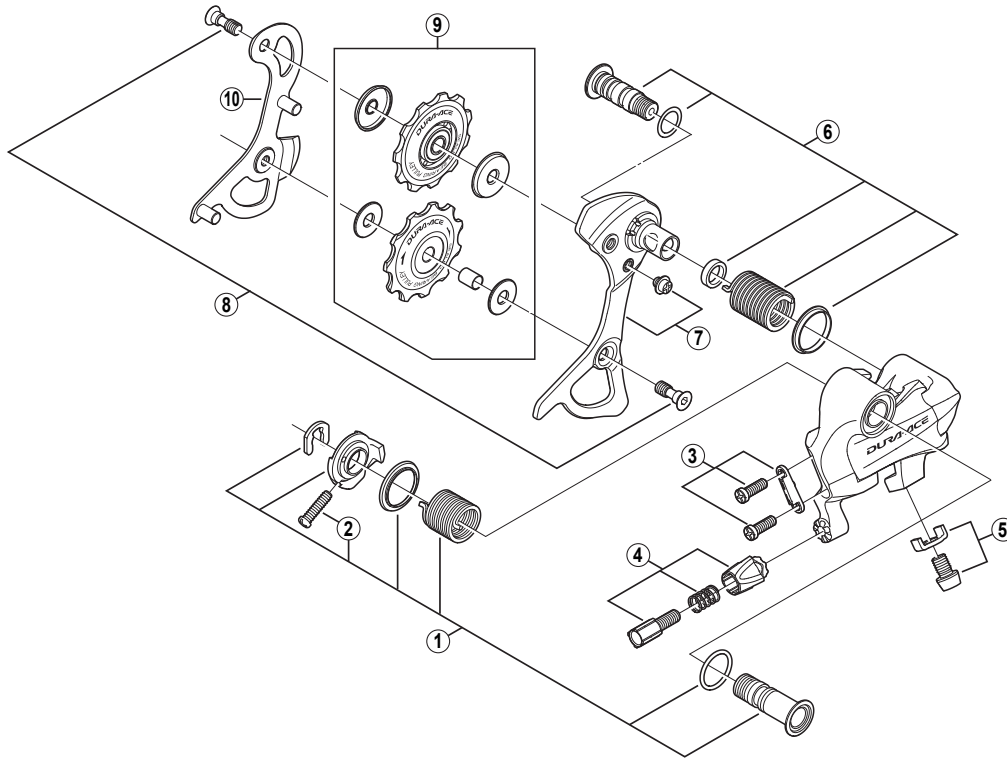

DURA-ACE Rear Derailleur (10-Speed)

**RD-7900-SS** Short Cage

RD-7800

ITEM NO.	SHIMANO CODE NO.	DESCRIPTION	INTERCHANGEABILITY
1	Y-5X0 98010	B-Axle Assembly	
2	Y-556 25080	B-Tension Adjusting Screw (M4 x 13.5)	
3	Y-5X0 98020	Stroke Adjusting Screws (M4 x 11.5) & Plate	B
4	Y-5X0 98030	Cable Adjusting Bolt Unit	B
5	Y-5X0 98040	Cable Fixing Bolt (M6 x 8) & Plate	
6	Y-5X0 98050	Plate Axle Assembly	
7	Y-5X0 98060	Outer Plate & Plate Stopper Pin	
8	Y-5X0 98080	Pulley Bolt (2 pcs.)	
9	Y-5X0 98090	Tension & Guide Pulley Set	
* 10	Y-5X0 98130	Inner Plate	

A: Same parts.

B: Parts are usable, but differ in materials, appearance, finish, size, etc.

Absence of mark indicates non-interchangeability.

Jun.-2009-2871A  
© Shimano Inc.

Specifications are subject to change without notice.